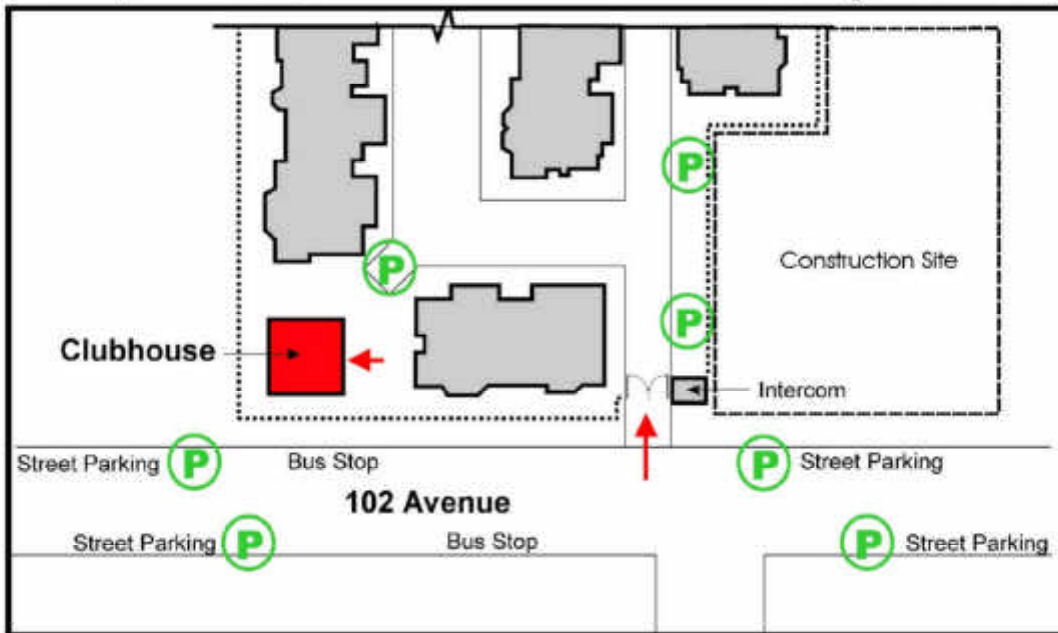

Directions to Wyndham Estates:  
 138955 102 Ave, Surrey, BC  
 Surrey Location Map

Directions to Wyndham Estates:  
 138955 102 Ave, Surrey, BC  
 Neighborhood Map

Directions to Wyndham Estates:  
 138955 102 Ave, Surrey, BC  
 Detail Map